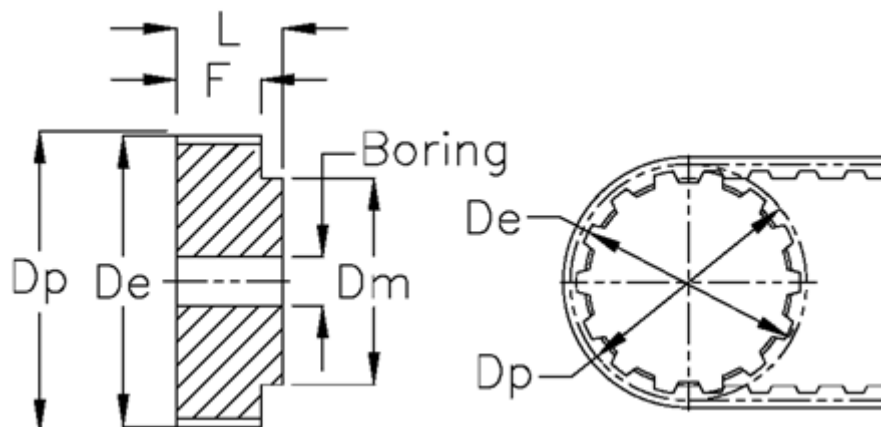

# Data Sheet

Article number: 60415221044

Description: Timing Belt Pulley 21 AT5 44/0

## Measures

Belt width	= - 10 mm	Type = AT5
De	= 68.8	Weight = 0.185
Dm	= 45	
Dp	= 70.1	
F	= 15	
L	= 21	
Pre-drilled	= 8	
Tooth number	= 44	